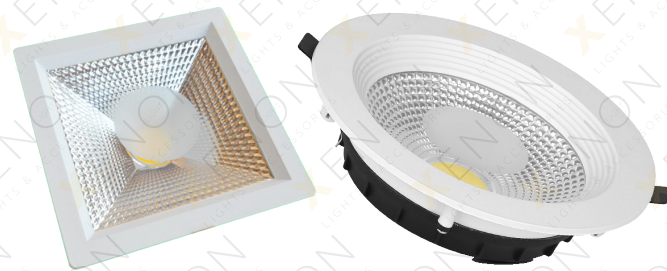

MODEL	SNAGA	BOJA SVETLA	DIMENZIJE	BOJA TELA
KRUG				
ON-SI	6W	6500K/4000K/3000K	Ø98mm	○
ON-SK	18W	6500K/4000K/3000K	Ø200mm	○
KOCKA				
ON-SI	6W	6500K/4000K/3000K	96x96mm	□
ON-SK	18W	6500K/4000K/3000K	200x200mm	□

LED PANELI- UGRADNI TIP II

MODEL SNAGA BOJA SVETLA DIMENZIJE BOJA TELA

MODEL	SNAGA	BOJA SVETLA	DIMENZIJE	BOJA TELA
KRUG				
ON-SM TIP II	6W	6500K/4000K	Ø105mm	○●
ON-SM TIP II	12W	6500K	Ø137mm	○

LED DOWNLIGHT- COB

- COB LED
- 75-80 Lm/W
-
- Izolovani LED Drajver
- CRI >80

MODEL SNAGA BOJA SVETLA DIMENZIJE BOJA TELA

MODEL	SNAGA	BOJA SVETLA	DIMENZIJE	BOJA TELA
KRUG				
VLC-1915	15W	6500K	Ø170mm	○
VLC-1920	20W	3000K	Ø190mm	○
VLC-1930	30W	6500K/4000K/3000K	Ø225mm	○
KOCKA				
VLC-1930	30W	6500K/3000K	221x221mm	□